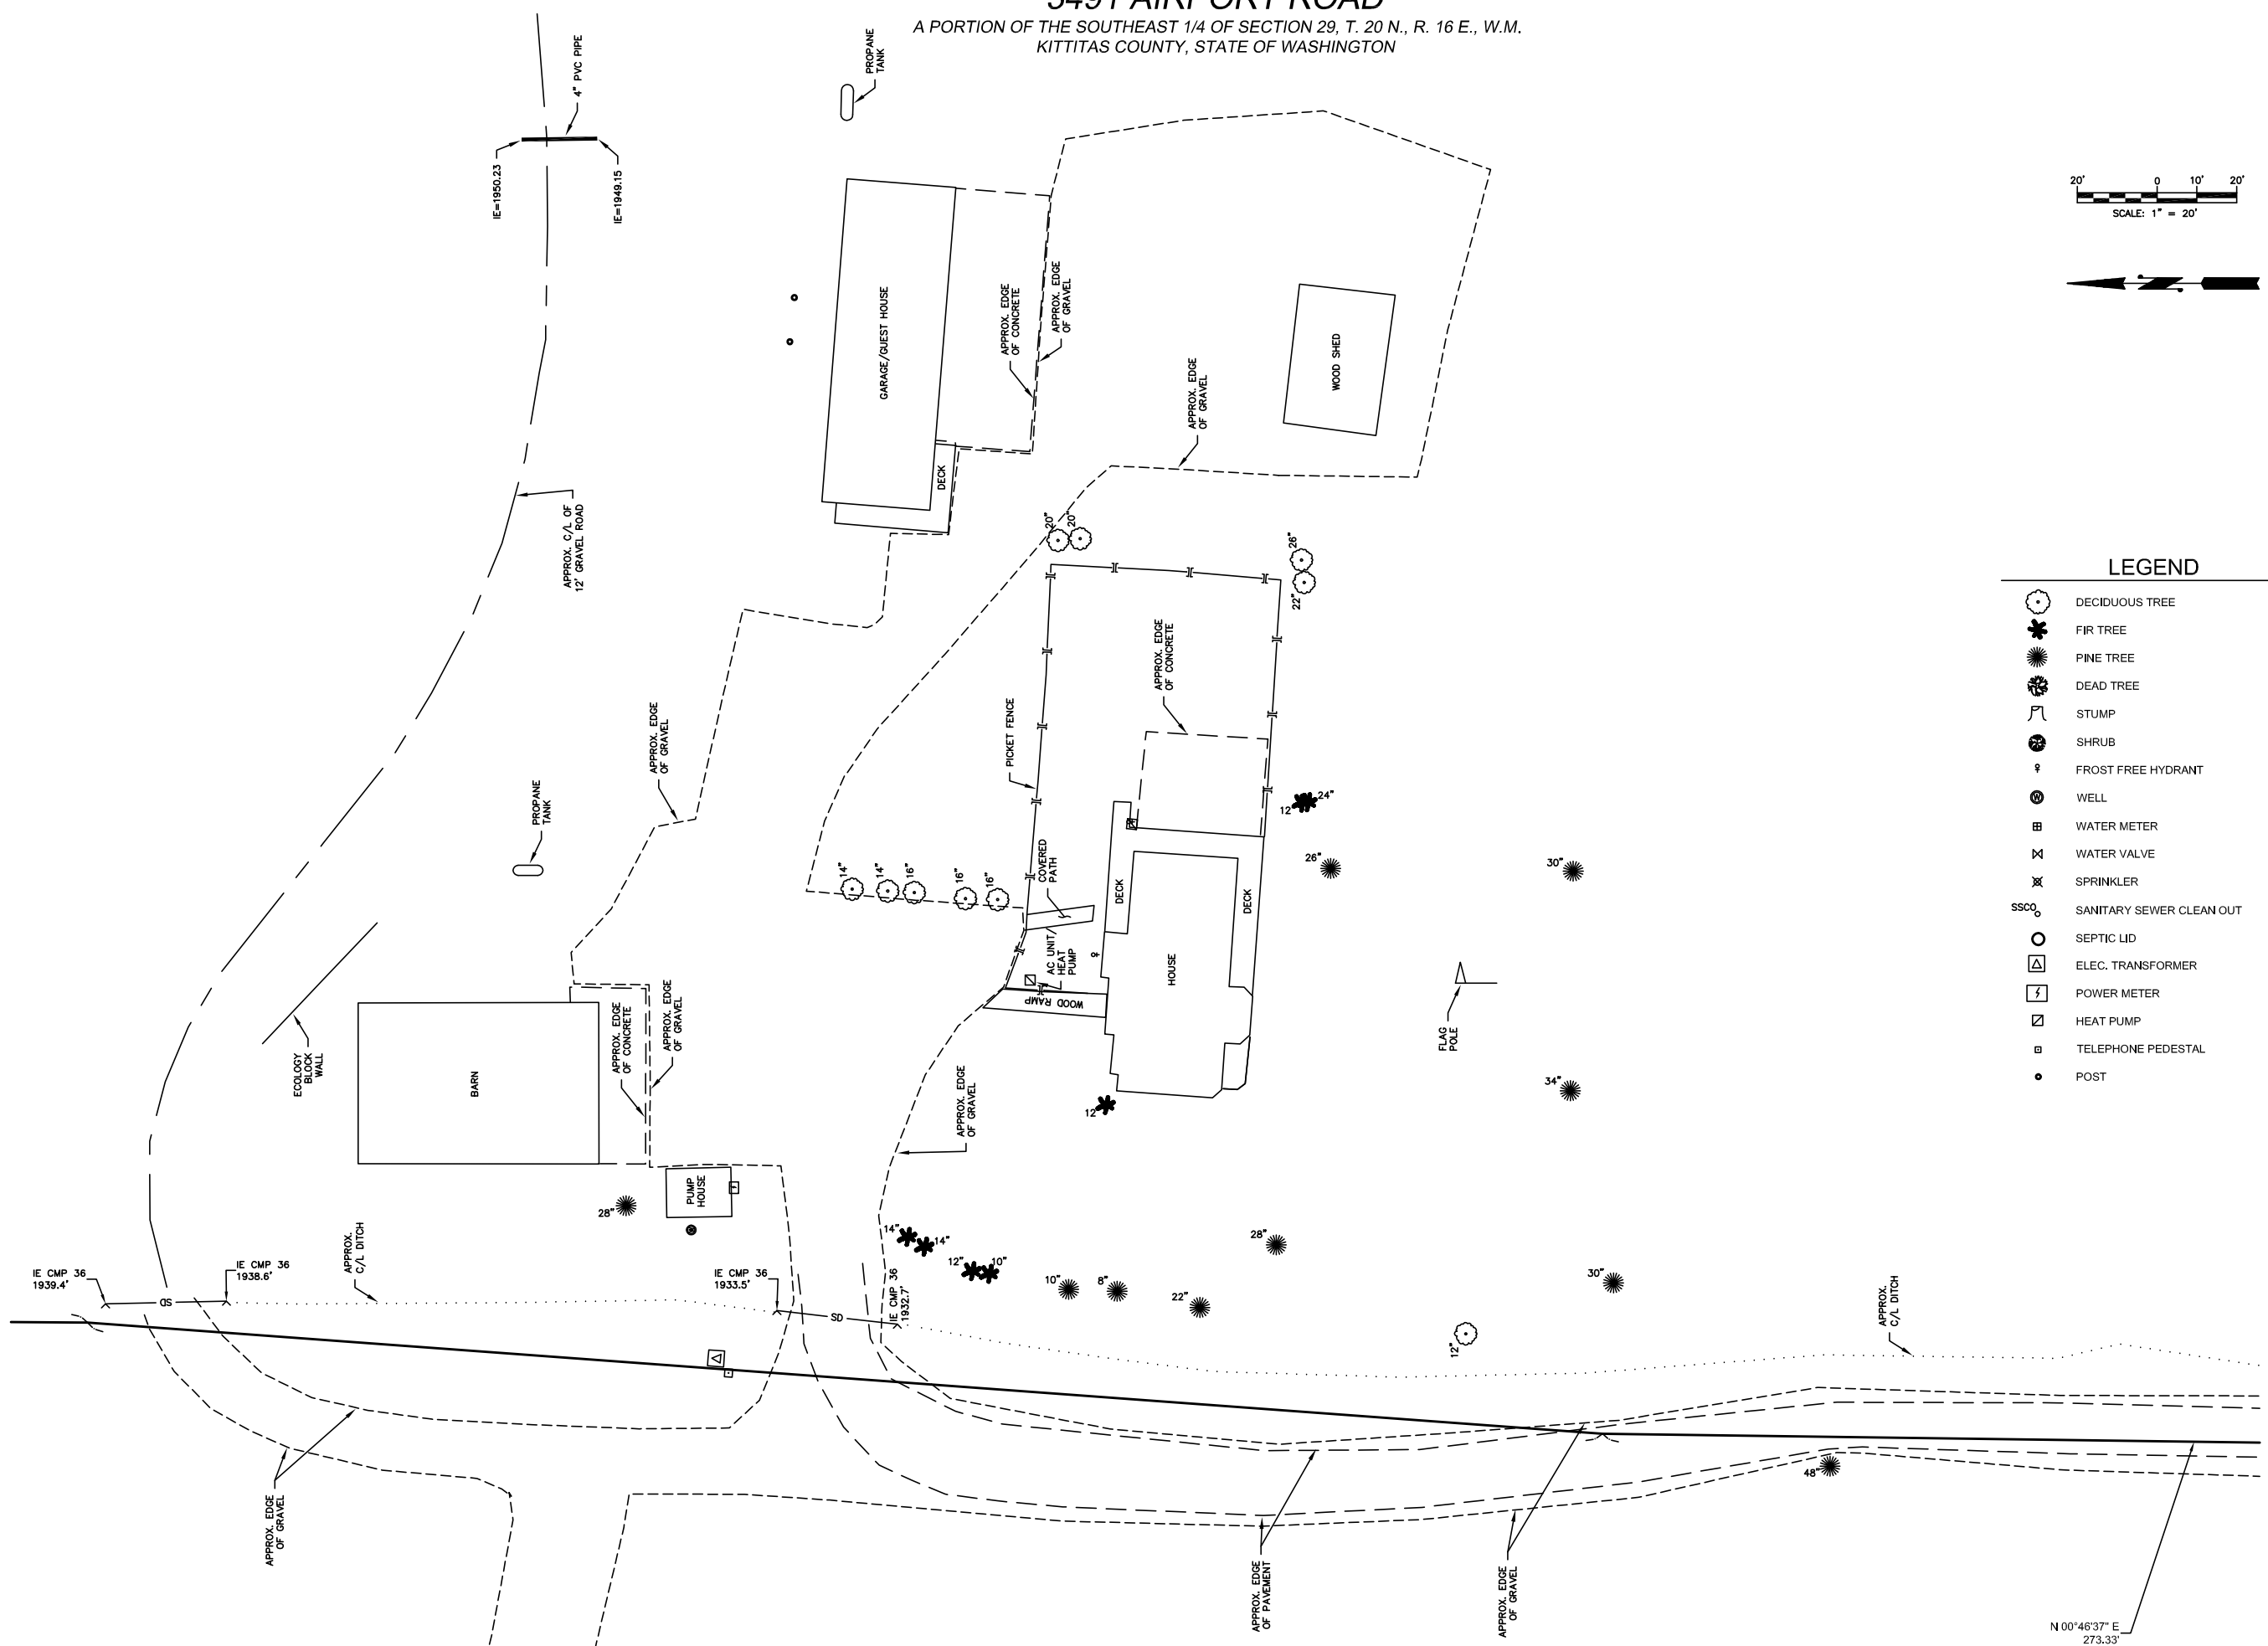

3491 AIRPORT ROAD

A PORTION OF THE SOUTHEAST 1/4 OF SECTION 29, T. 20 N., R. 16 E., W.M.
KITTITAS COUNTY, STATE OF WASHINGTON

LEGEND

- DECIDUOUS TREE
- FIR TREE
- PINE TREE
- DEAD TREE
- STUMP
- SHRUB
- FROST FREE HYDRANT
- WELL
- WATER METER
- WATER VALVE
- SPRINKLER
- SANITARY SEWER CLEAN OUT
- SEPTIC LID
- ELEC. TRANSFORMER
- POWER METER
- HEAT PUMP
- TELEPHONE PEDESTAL
- POST

INDEX LOCATION
SEC. 29 T. 20 N.R. 16 E.W.M.

N 00°46'37" E
273.33'

REVISIONS	DESCRIPTION	BY	DATE

DRAFT

HNH RENTALS LLC
SITE/TOPOGRAPHIC SURVEY

Western Washington Division
165 NE Juniper Street, Suite 201 • Issaquah, WA 98027 • Phone: (425) 392-0250
407 Swiftwater Blvd. • Cle Elum, WA 98922 • Phone: (509) 674-7433

JOB NO.	19096
DATE	10/2019
SCALE	1"=20'
DESIGNED	N/A
DRAWN	GW
CHECKED	MKK
APPROVED	MKK
SHEET	3 of 7